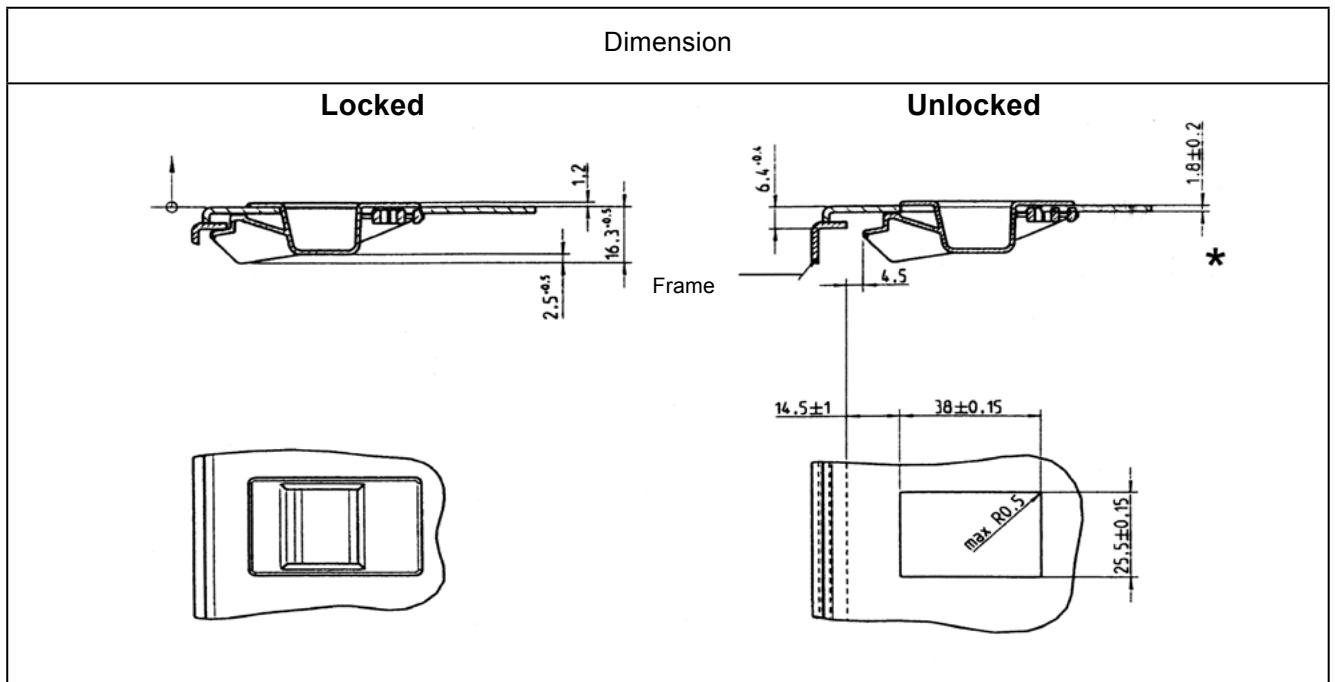

Style	Dimensions	Materials / Finish	°C	Part No.
<p>Slam latch</p> 		Plastic (POM) black	-10 up to +60	2939L01-01-1K

Installation Instructions

* Other panel thicknesses upon request.