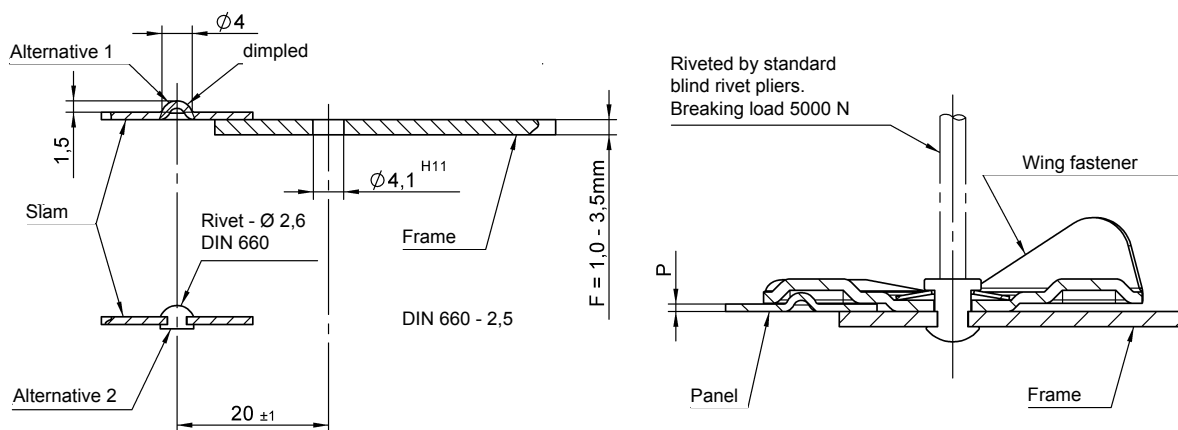

Particular Features

Simple and economic fastener for lids, etc.

Easy installation by blind riveting.

¼ Turn to lock

Secure locking on detent.

Dimensions	Materials / Finish	°C	Part No.
	<p>Steel / zinc-plated, CrVI-free, clear passivation</p>	<p>100</p>	<p>52E02-*-1AG</p>

Selection and Installation Instructions

Part No.	Panel Thickness P	Height H
52E02-01-1AG	0 (flush)	0,7
52E02-02-1AG	1	1,1
52E02-03-1AG	2	1,7